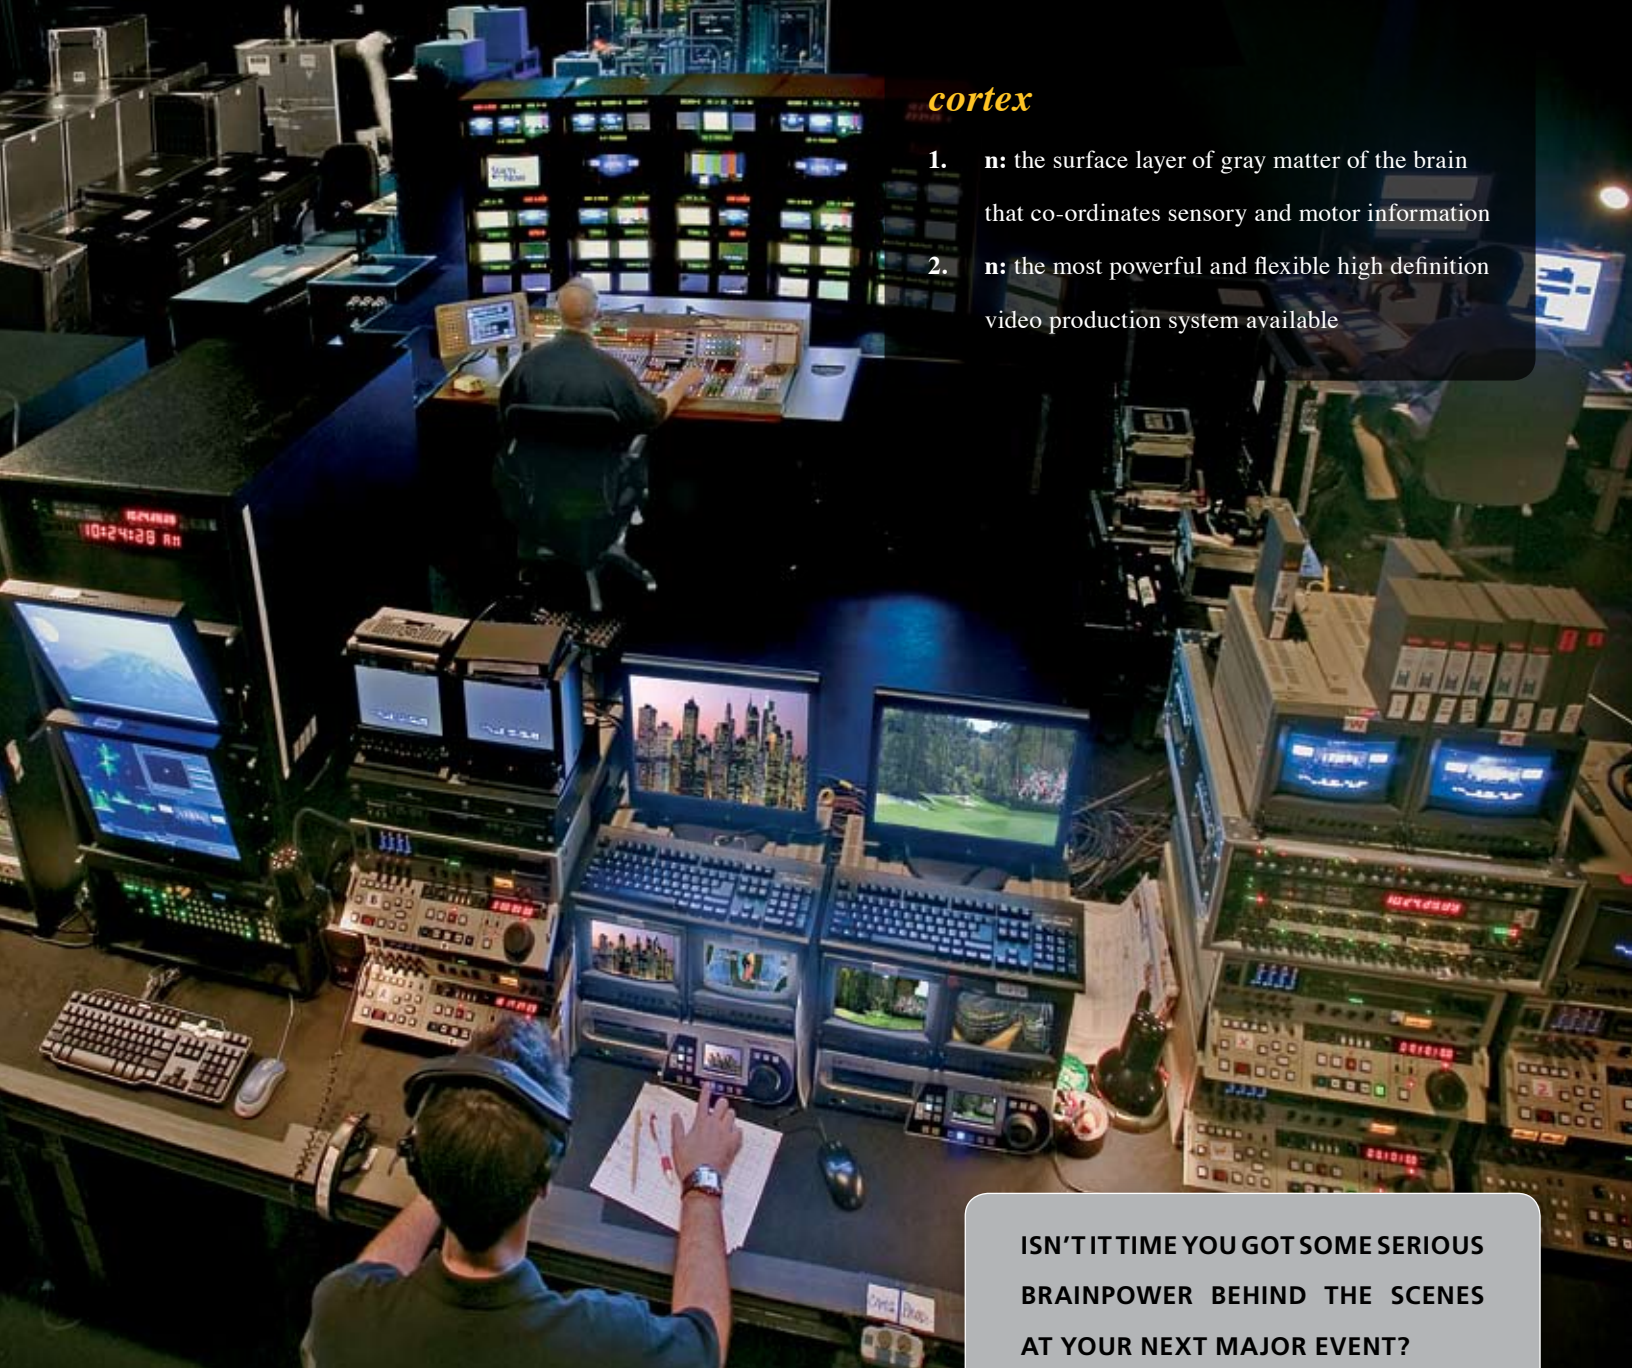

cortex

1. **n:** the surface layer of gray matter of the brain that co-ordinates sensory and motor information
2. **n:** the most powerful and flexible high definition video production system available

THE NERVE CENTER

A powerful brain needs a fast nerve system.

Cortex was developed with a major focus on software control. The whole system can be reconfigured via computer to suit almost any client need without significant re-cabling or patching.

It runs up to seven separate computer networks on site, linked across a gigabit backbone.

And everything is linked to front of house via one fiber optic trunk.

Apart from the total reliability, you can imagine how much set-up time you'll save.

**ISN'T IT TIME YOU GOT SOME SERIOUS
BRAINPOWER BEHIND THE SCENES
AT YOUR NEXT MAJOR EVENT?**

WITH CORTEX, IT'S NOW A REALITY.