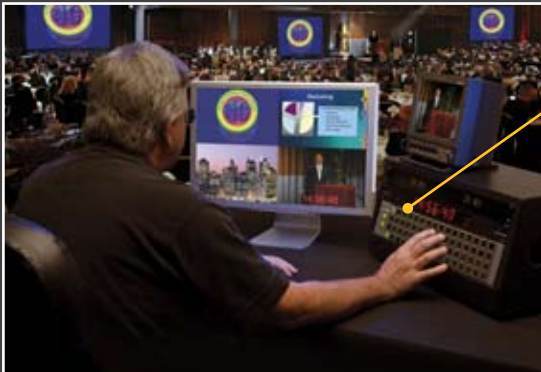

QUALITY PREVIEWS, NO DELAYS

Other systems use plasma split-screens, with low resolution and up to 2 frames delay. Cortex uses 50 separate BVM and LMD monitors for the best preview experience possible.

UP TO 8 CHANNELS OF DIGITAL EFFECTS

It's all on board the switcher. Transform your on-screen branding with instant page turns, bugs, slab/bricks and more with your meeting logo.

EXTREME SPEED

Cortex has a delay of 1 line in any format (that's 1/16200th of a second!). Other systems delay up to a whole frame. Forget lip sync issues!

IN COMMAND FRONT OF HOUSE

Cortex has up to three FOH Command Posts, fiber-linked to the main system.

Each comes with a 64 button multi-function panel and Apple HD Cinema monitor. You can preview any or all sources singularly or in a quad split. Time code is always visible.

Now your LD, TD and producer will all be on the same page for those critical cues.

PSAV
PRESENTATION SERVICES

CORTEX
8000

SHOW SOLUTIONS DIVISION:

5201 Brook Hollow Parkway Suite N
Norcross, GA 30071
PHONE: 770.242.3600
FAX: 770.242.1911
TOLL FREE: 800.479.1804
EMAIL: showsolutions@psav.com

OFFICES LOCATED IN:

Chicago
Washington DC
Las Vegas
Los Angeles
New York
Orlando

© 2007 PSAV Presentation Services. All rights reserved.
1206ALD1417

The PSAV and Cortex names and logos are the sole property of Audio Visual Services Corporation. Any and all products, brands, logos, trademarks and companies represented herein are the property of their respective owners and do not, in any manner, endorse PSAV Presentation Services, its parents, subsidiaries or their respective services and products.